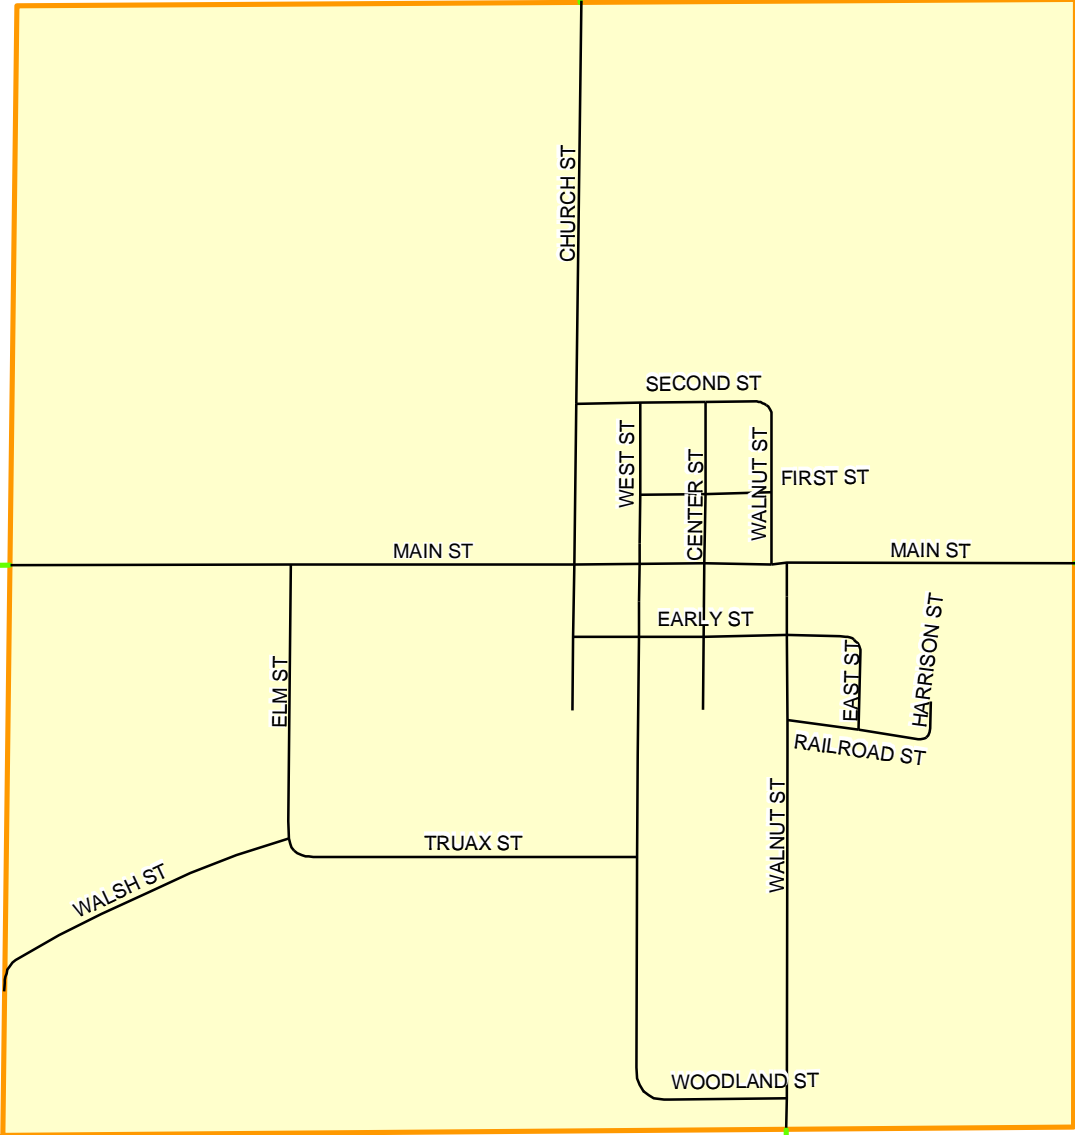

City of Bristow, Iowa

T24

C33

C33

T24

© (July 2002) Iowa Northland Regional Council of Governments
Please call 319-235-0311 to obtain permission for use.